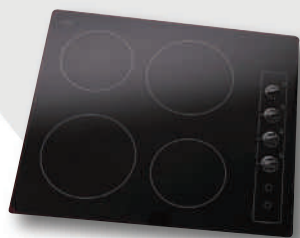

## 60cm Gas Cooktop

Model:	537.03.510
Colour/Finish	Stainless steel - With black enamel trivets and burner caps
Dimensions (mm):	580(w) x 510(d) x 45(h)
Ignition:	Under-knob electric ignition
Burner Output:	1 x 1kw, 2 x 1.75kw, 1 x 3.0kw
Controls:	Right hand side
Input:	Set for natural gas, comes with conversion jets for LPG and natural gas regulator
Cut-Out Size:	560(w) x 480(d)
Warranty:	2 Years nationwide

## 90cm Gas Cooktop

Model:	537.03.543
Colour/Finish	Stainless steel with black cast iron trivets and burner caps
Dimensions (mm):	860(w) x 510(d) x 45(h)
Ignition:	Under-knob electric ignition
Burner Output:	1 x wok burner, 1 x semi-rapid burner, 1 x rapid burner & 1 x auxiliary burner
Controls:	Right hand side
Input:	Set for natural gas, comes with conversion jets for LPG and natural gas regulator
Cut-Out Size:	840(w) x 490(d)
Warranty:	2 Years nationwide

## 60cm Electric Cooktop

Model:	537.03.500
Colour/Finish	Stainless steel trim
Dimensions (mm):	580(w) x 510(d) x 55(h)
Ignition:	Under-knob electric ignition
Burner Output:	2 x 1.2kw, 2 x 1.8kw
Controls:	Right hand side
Input:	Residual heat indicator lights
Cut-Out Size:	560(w) x 490(d)
Warranty:	2 Years Warranty

## 60cm Ceramic Cooktop

Model:	537.03.550
Colour/Finish	Frameless black glass
Dimensions (mm):	580(w) x 510(d) x 55(h)
Ignition:	Under-knob electric ignition
Burner Output:	2 x 1.2kw, 2 x 1.8kw including 2 fast heat elements
Controls:	Right hand side
Input:	Residual heat indicator lights
Energy Consumption:	6.0kw
Cut-Out Size:	560(w) x 490(d)
Warranty:	2 Years Warranty