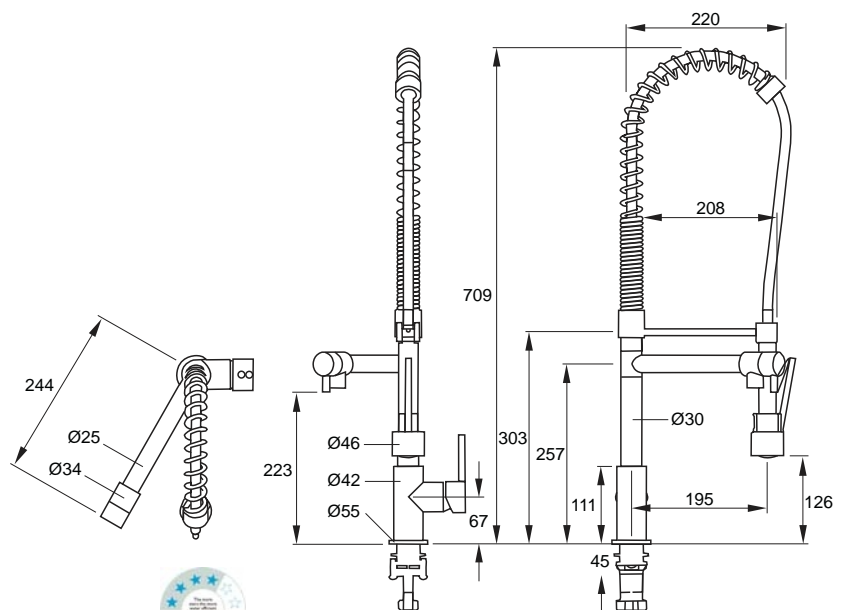

Häfele Sinks & Mixers

affordable style

Taps

Mixer Tap 40 mm

Polished chrome	Cat. No. 566.58.200
Packing: 1 piece	

Mixer Tap Gooseneck

Polished chrome	Cat. No. 566.58.220
Packing: 1 piece	

Mixer Tower With flexible extensio

Polished chrome	Cat. No. 566.58.230
Packing: 1 piece	

Dimensions in mm. Dimensional data not binding. We reserve the right to alter specifications without notice.