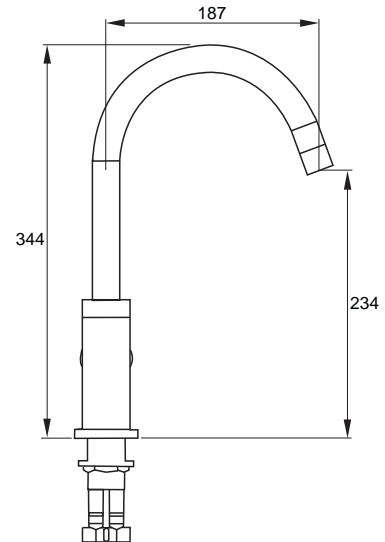

Häfele Sinks & Mixers

affordable style

Taps

Mixer Tap 40 mm

Polished chrome	Cat. No. 566.58.200
Packing: 1 piece	

Mixer Tap Gooseneck

Polished chrome	Cat. No. 566.58.220
Packing: 1 piece	

Mixer Tower With flexible extensio

Polished chrome	Cat. No. 566.58.230
Packing: 1 piece	

Dimensions in mm. Dimensional data not binding. We reserve the right to alter specifications without notice.