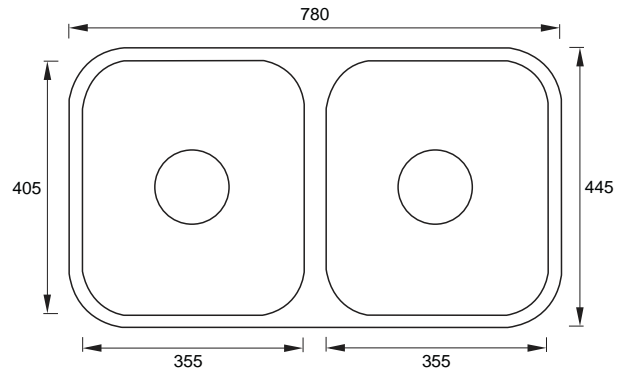

Häfele Sinks & Mixers

affordable style

Sinks

Double Bowl Sink

Right hand drain shown

- Size: 1200 x 500 x 180 (L x W x D)
- Finish: Polished, stainless steel with rolled edge

Handing	Cat. No.
RH drainer	567.30.100
LH drainer	567.30.000

Packing: 1 piece

Supplied with:
2 Designer wastes (2 x 567.34.991)

1 & 3/4 Bowl Sink

Right hand drain shown

- Size: 1080 x 480 x 170 (L x W x D)
- Finish: Polished, stainless steel with rolled edge

Handing	Cat. No.
RH drainer	567.30.110
LH drainer	567.30.010

Packing: 1 piece

Supplied with:
2 Designer wastes (1 x 567.34.991 & 1 x 567.34.990)

Undermount Double Bowl Sink

- Size: 780 x 445 x 180 (L x W x D)
- Finish: Polished, stainless steel

Cat. No.
567.33.106

Packing: 1 piece

Supplied with:
2 Designer wastes (2 x 567.34.991)

Undermount 1 & 3/4 Bowl Sink

- Size: 800 x 490 x 190/170 (L x W x D)
- Finish: Polished, stainless steel

Cat. No.
567.33.116

Packing: 1 piece

Supplied with:
2 Designer wastes (1 x 567.34.991 & 1 x 567.34.990)