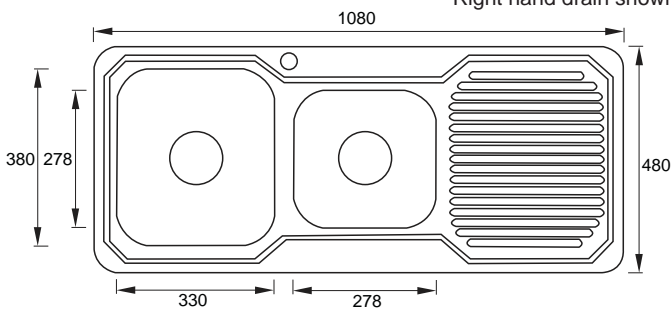

Häfele Sinks & Mixers

affordable style

Sinks

Double Bowl Sink

Right hand drain shown

- Size: 1200 x 500 x 180 (L x W x D)
- Finish: Polished, stainless steel with rolled edge

Handing	Cat. No.
RH drainer	567.30.100
LH drainer	567.30.000

Packing: 1 piece

Supplied with:
2 Designer wastes (2 x 567.34.991)

1 & 3/4 Bowl Sink

Right hand drain shown

- Size: 1080 x 480 x 170 (L x W x D)
- Finish: Polished, stainless steel with rolled edge

Handing	Cat. No.
RH drainer	567.30.110
LH drainer	567.30.010

Packing: 1 piece

Supplied with:
2 Designer wastes (1 x 567.34.991 & 1 x 567.34.990)

Undermount Double Bowl Sink

- Size: 780 x 445 x 180 (L x W x D)
- Finish: Polished, stainless steel

Cat. No.
567.33.106

Packing: 1 piece

Supplied with:
2 Designer wastes (2 x 567.34.991)

Undermount 1 & 3/4 Bowl Sink

- Size: 800 x 490 x 190/170 (L x W x D)
- Finish: Polished, stainless steel

Cat. No.
567.33.116

Packing: 1 piece

Supplied with:
2 Designer wastes (1 x 567.34.991 & 1 x 567.34.990)