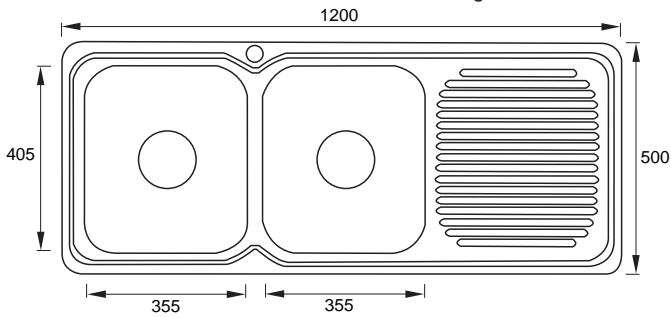

Häfele Sinks & Mixers

affordable style

Sinks

Double Bowl Sink

Right hand drain shown

- Size: 1200 x 500 x 180 (L x W x D)
- Finish: Polished, stainless steel with rolled edge

Handing	Cat. No.
RH drainer	567.30.100
LH drainer	567.30.000

Packing: 1 piece

Supplied with:
2 Designer wastes (2 x 567.34.991)

1 & 3/4 Bowl Sink

Right hand drain shown

- Size: 1080 x 480 x 170 (L x W x D)
- Finish: Polished, stainless steel with rolled edge

Handing	Cat. No.
RH drainer	567.30.110
LH drainer	567.30.010

Packing: 1 piece

Supplied with:
2 Designer wastes (1 x 567.34.991 & 1 x 567.34.990)

Undermount Double Bowl Sink

- Size: 780 x 445 x 180 (L x W x D)
- Finish: Polished, stainless steel

Cat. No.
567.33.106

Packing: 1 piece

Supplied with:
2 Designer wastes (2 x 567.34.991)

Undermount 1 & 3/4 Bowl Sink

- Size: 800 x 490 x 190/170 (L x W x D)
- Finish: Polished, stainless steel

Cat. No.
567.33.116

Packing: 1 piece

Supplied with:
2 Designer wastes (1 x 567.34.991 & 1 x 567.34.990)