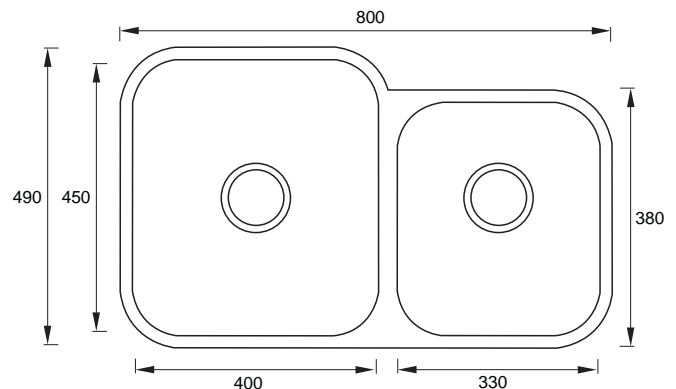

Häfele Sinks & Mixers

affordable style

Sinks

Double Bowl Sink

Right hand drain shown

- Size: 1200 x 500 x 180 (L x W x D)
- Finish: Polished, stainless steel with rolled edge

Handing	Cat. No.
RH drainer	567.30.100
LH drainer	567.30.000

Packing: 1 piece

Supplied with:
2 Designer wastes (2 x 567.34.991)

1 & 3/4 Bowl Sink

Right hand drain shown

- Size: 1080 x 480 x 170 (L x W x D)
- Finish: Polished, stainless steel with rolled edge

Handing	Cat. No.
RH drainer	567.30.110
LH drainer	567.30.010

Packing: 1 piece

Supplied with:
2 Designer wastes (1 x 567.34.991 & 1 x 567.34.990)

Undermount Double Bowl Sink

- Size: 780 x 445 x 180 (L x W x D)
- Finish: Polished, stainless steel

Cat. No.
567.33.106

Packing: 1 piece

Supplied with:
2 Designer wastes (2 x 567.34.991)

Undermount 1 & 3/4 Bowl Sink

- Size: 800 x 490 x 190/170 (L x W x D)
- Finish: Polished, stainless steel

Cat. No.
567.33.116

Packing: 1 piece

Supplied with:
2 Designer wastes (1 x 567.34.991 & 1 x 567.34.990)