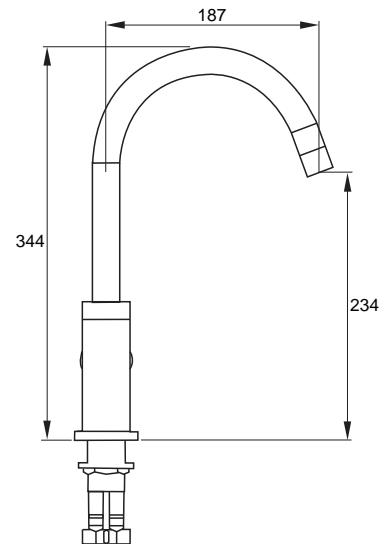

Häfele Sinks & Mixers

affordable style

Taps

Mixer Tap 40 mm

Polished chrome	Cat. No. 566.58.200
Packing: 1 piece	

Mixer Tap Gooseneck

Polished chrome	Cat. No. 566.58.220
Packing: 1 piece	

Mixer Tower With flexible extensio

Polished chrome	Cat. No. 566.58.230
Packing: 1 piece	

Dimensions in mm. Dimensional data not binding. We reserve the right to alter specifications without notice.