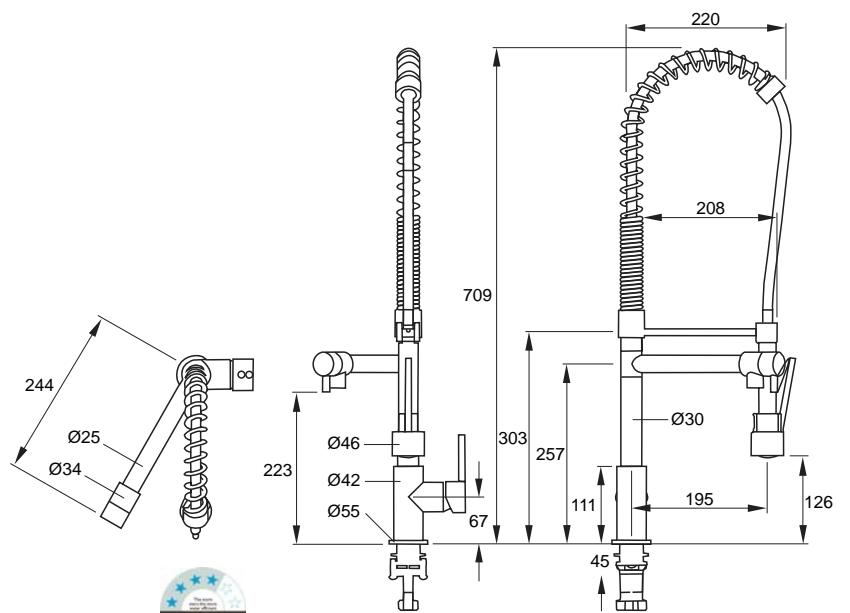

Häfele Sinks & Mixers

affordable style

Taps

Mixer Tap 40 mm

Polished chrome	Cat. No. 566.58.200
Packing: 1 piece	

Mixer Tap Gooseneck

Polished chrome	Cat. No. 566.58.220
Packing: 1 piece	

Mixer Tower With flexible extensio

Polished chrome	Cat. No. 566.58.230
Packing: 1 piece	

Dimensions in mm. Dimensional data not binding. We reserve the right to alter specifications without notice.