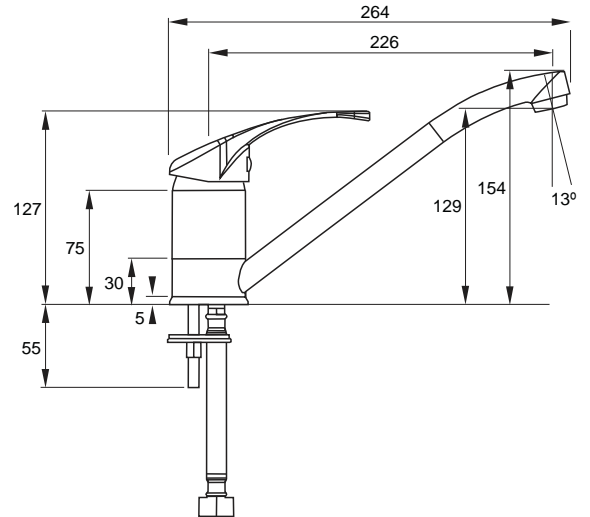

Häfele Sinks & Mixers

affordable style

Taps

Mixer Tap 40 mm

Polished chrome	Cat. No. 566.58.200
Packing: 1 piece	

Mixer Tap Gooseneck

Polished chrome	Cat. No. 566.58.220
Packing: 1 piece	

Mixer Tower With flexible extensio

Polished chrome	Cat. No. 566.58.230
Packing: 1 piece	

Dimensions in mm. Dimensional data not binding. We reserve the right to alter specifications without notice.