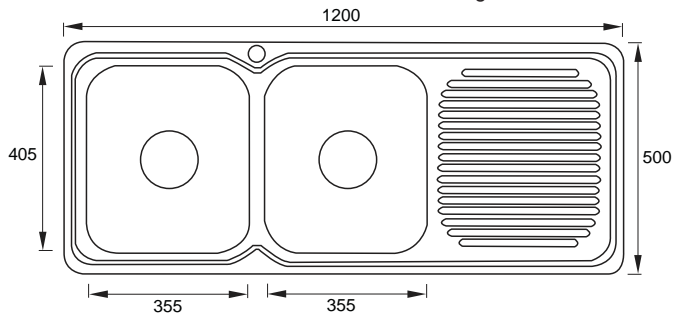

Häfele Sinks & Mixers

affordable style

Sinks

Double Bowl Sink

Right hand drain shown

- Size: 1200 x 500 x 180 (L x W x D)
- Finish: Polished, stainless steel with rolled edge

Handing	Cat. No.
RH drainer	567.30.100
LH drainer	567.30.000

Packing: 1 piece

Supplied with:
2 Designer wastes (2 x 567.34.991)

1 & 3/4 Bowl Sink

Right hand drain shown

- Size: 1080 x 480 x 170 (L x W x D)
- Finish: Polished, stainless steel with rolled edge

Handing	Cat. No.
RH drainer	567.30.110
LH drainer	567.30.010

Packing: 1 piece

Supplied with:
2 Designer wastes (1 x 567.34.991 & 1 x 567.34.990)

Undermount Double Bowl Sink

- Size: 780 x 445 x 180 (L x W x D)
- Finish: Polished, stainless steel

Cat. No.
567.33.106

Packing: 1 piece

Supplied with:
2 Designer wastes (2 x 567.34.991)

Undermount 1 & 3/4 Bowl Sink

- Size: 800 x 490 x 190/170 (L x W x D)
- Finish: Polished, stainless steel

Cat. No.
567.33.116

Packing: 1 piece

Supplied with:
2 Designer wastes (1 x 567.34.991 & 1 x 567.34.990)