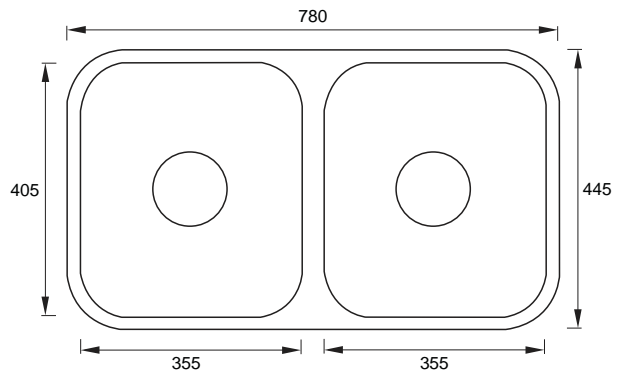

Häfele Sinks & Mixers

affordable style

Sinks

Double Bowl Sink

Right hand drain shown

- Size: 1200 x 500 x 180 (L x W x D)
- Finish: Polished, stainless steel with rolled edge

Handing	Cat. No.
RH drainer	567.30.100
LH drainer	567.30.000

Packing: 1 piece

Supplied with:
2 Designer wastes (2 x 567.34.991)

1 & 3/4 Bowl Sink

Right hand drain shown

- Size: 1080 x 480 x 170 (L x W x D)
- Finish: Polished, stainless steel with rolled edge

Handing	Cat. No.
RH drainer	567.30.110
LH drainer	567.30.010

Packing: 1 piece

Supplied with:
2 Designer wastes (1 x 567.34.991 & 1 x 567.34.990)

Undermount Double Bowl Sink

- Size: 780 x 445 x 180 (L x W x D)
- Finish: Polished, stainless steel

Cat. No.
567.33.106

Packing: 1 piece

Supplied with:
2 Designer wastes (2 x 567.34.991)

Undermount 1 & 3/4 Bowl Sink

- Size: 800 x 490 x 190/170 (L x W x D)
- Finish: Polished, stainless steel

Cat. No.
567.33.116

Packing: 1 piece

Supplied with:
2 Designer wastes (1 x 567.34.991 & 1 x 567.34.990)