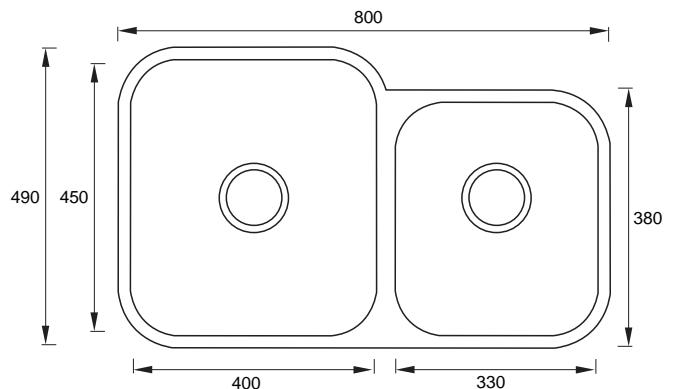

Häfele Sinks & Mixers

affordable style

Sinks

Double Bowl Sink

Right hand drain shown

- Size: 1200 x 500 x 180 (L x W x D)
- Finish: Polished, stainless steel with rolled edge

Handing	Cat. No.
RH drainer	567.30.100
LH drainer	567.30.000

Packing: 1 piece

Supplied with:
2 Designer wastes (2 x 567.34.991)

1 & 3/4 Bowl Sink

Right hand drain shown

- Size: 1080 x 480 x 170 (L x W x D)
- Finish: Polished, stainless steel with rolled edge

Handing	Cat. No.
RH drainer	567.30.110
LH drainer	567.30.010

Packing: 1 piece

Supplied with:
2 Designer wastes (1 x 567.34.991 & 1 x 567.34.990)

Undermount Double Bowl Sink

- Size: 780 x 445 x 180 (L x W x D)
- Finish: Polished, stainless steel

Cat. No.
567.33.106

Packing: 1 piece

Supplied with:
2 Designer wastes (2 x 567.34.991)

Undermount 1 & 3/4 Bowl Sink

- Size: 800 x 490 x 190/170 (L x W x D)
- Finish: Polished, stainless steel

Cat. No.
567.33.116

Packing: 1 piece

Supplied with:
2 Designer wastes (1 x 567.34.991 & 1 x 567.34.990)