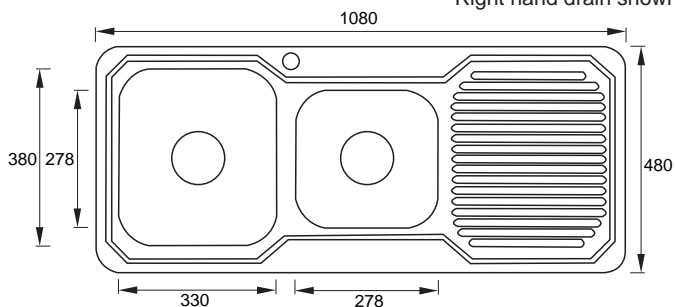

Häfele Sinks & Mixers

affordable style

Sinks

Double Bowl Sink

Right hand drain shown

- Size: 1200 x 500 x 180 (L x W x D)
- Finish: Polished, stainless steel with rolled edge

Handing	Cat. No.
RH drainer	567.30.100
LH drainer	567.30.000

Packing: 1 piece

Supplied with:
2 Designer wastes (2 x 567.34.991)

1 & 3/4 Bowl Sink

Right hand drain shown

- Size: 1080 x 480 x 170 (L x W x D)
- Finish: Polished, stainless steel with rolled edge

Handing	Cat. No.
RH drainer	567.30.110
LH drainer	567.30.010

Packing: 1 piece

Supplied with:
2 Designer wastes (1 x 567.34.991 & 1 x 567.34.990)

Undermount Double Bowl Sink

- Size: 780 x 445 x 180 (L x W x D)
- Finish: Polished, stainless steel

Cat. No.
567.33.106

Packing: 1 piece

Supplied with:
2 Designer wastes (2 x 567.34.991)

Undermount 1 & 3/4 Bowl Sink

- Size: 800 x 490 x 190/170 (L x W x D)
- Finish: Polished, stainless steel

Cat. No.
567.33.116

Packing: 1 piece

Supplied with:
2 Designer wastes (1 x 567.34.991 & 1 x 567.34.990)