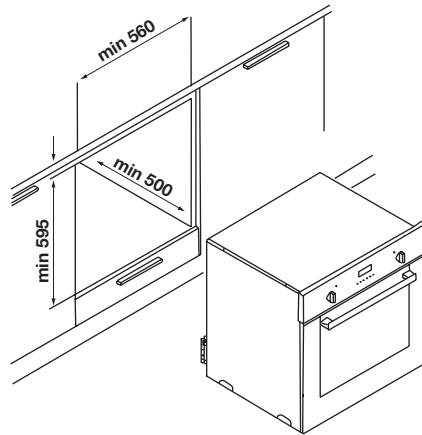

Häfele rangehood

60cm - 500.30.312, 90cm - 537.82.203

60 or 90cm Tapered canopy rangehood

Stainless steel
 482 m³/h
 3 speed push button control
 2/3 Aluminium grease filters
 2 Incandescent lights
 2 Halogen lights
 67dBA at max speed

Häfele rangehood

537.82.223

90cm Flat glass rangehood

Stainless steel and clear glass
 482 m³/h
 3 speed push button control
 1 Aluminium grease filters
 2 Halogen lights
 66dBA at max speed

Häfele rangehood

537.82.213

90cm Curved glass rangehood

Stainless steel and clear glass
 482 m³/h
 3 speed push button control
 1 Aluminium grease filters
 2 Halogen lights
 66dBA at max speed

4 Function oven

- 61 Lt
- Light
- Defrost
- Fan forced
- Grill
- 60 Minute timer
- Side racks
- 2 Shelves + 1 pan
- Standard internal glass door