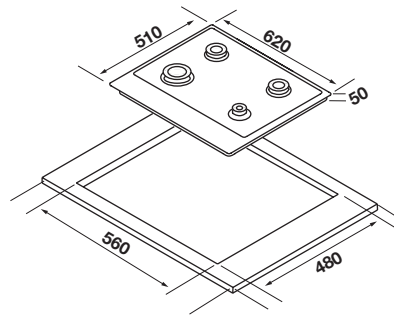

537.82.213

90cm Curved glass rangehood

Stainless steel and clear glass
 482 m³/h
 3 speed push button control
 1 Aluminium grease filters
 2 Halogen lights
 66dBA at max speed

4 Function oven

- 61 Lt
- Light
- Defrost
- Fan forced
- Grill
- 60 Minute timer
- Side racks
- 2 Shelves + 1 pan
- Standard internal glass door