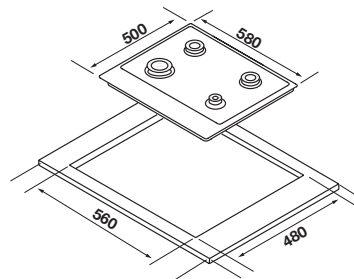

Electronic cooktop

- Electronic cooktop 4 zones
- 2 x 1.2 kW Electric cooking zones
- 2 x 1.8 kW Electric cooking zone
- 1 x Small auxiliary burner 1.0kW
- Right hand side control knobs
- Under knob electric ignition
- Residual heat indicator lights