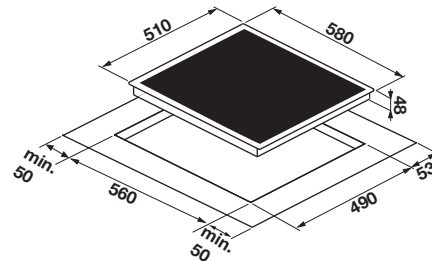

Ceramic cooktop

- Vitro-ceramic 4 zones
- 2 x 1.2 kW Electric cooking zones
- 1 x 1.8 kW Electric cooking zone
- 1 x 2.2 kW Electric cooking zone
- Black frameless ceramic glass
- Right hand side control knobs
- Under knob electric ignition
- Residual heat indicator lights