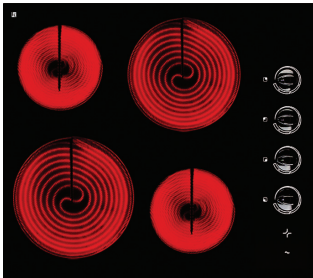

Häfele rangehood

537.82.223

90cm Flat glass rangehood

Stainless steel and clear glass
 482 m³/h
 3 speed push button control
 1 Aluminium grease filters
 2 Halogen lights
 66dBA at max speed

Häfele rangehood

537.82.213

90cm Curved glass rangehood

Stainless steel and clear glass
 482 m³/h
 3 speed push button control
 1 Aluminium grease filters
 2 Halogen lights
 66dBA at max speed

4 Function oven

- 61 Lt
- Light
- Defrost
- Fan forced
- Grill
- 60 Minute timer
- Side racks
- 2 Shelves + 1 pan
- Standard internal glass door

4 Gas burners

- FR Auxiliary 1000W
- FL Semi rapid 1750W
- RR Rapid 3000W
- RL Semi rapid 1750W
- Flame failure device
- Enamel trivets

Ceramic cooktop

- Vitro-ceramic 4 zones
- 2 x 1.2 kW Electric cooking zones
- 1 x 1.8 kW Electric cooking zone
- 1 x 2.2 kW Electric cooking zone
- Black frameless ceramic glass
- Right hand side control knobs
- Under knob electric ignition
- Residual heat indicator lights

Electronic cooktop

- Electronic cooktop 4 zones
- 2 x 1.2 kW Electric cooking zones
- 2 x 1.8 kW Electric cooking zone
- 1 x Small auxiliary burner 1.0kW
- Right hand side control knobs
- Under knob electric ignition
- Residual heat indicator lights