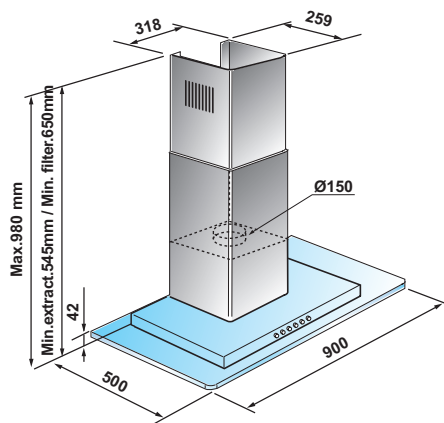

HÄFELE APPLIANCES

Hafele rangehood

536.81.102

Slide out rangehood

S/S fascia panel height: 40mm
 205 m³/h
 3 speed slider control
 60cm - 2 Aluminium grease filters
 2 Incandescent lights
 60dBA at max speed

Häfele rangehood

60cm - 500.30.312, 90cm - 537.82.203

60 or 90cm Tapered canopy rangehood

Stainless steel
 482 m³/h
 3 speed push button control
 2/3 Aluminium grease filters
 2 Incandescent lights
 2 Halogen lights
 67dBA at max speed

Häfele rangehood

537.82.223

90cm Flat glass rangehood

Stainless steel and clear glass
 482 m³/h
 3 speed push button control
 1 Aluminium grease filters
 2 Halogen lights
 66dBA at max speed

Häfele rangehood

537.82.213

90cm Curved glass rangehood

Stainless steel and clear glass
 482 m³/h
 3 speed push button control
 1 Aluminium grease filters
 2 Halogen lights
 66dBA at max speed

4 Function oven

- 61 Lt
- Light
- Defrost
- Fan forced
- Grill
- 60 Minute timer
- Side racks
- 2 Shelves + 1 pan
- Standard internal glass door