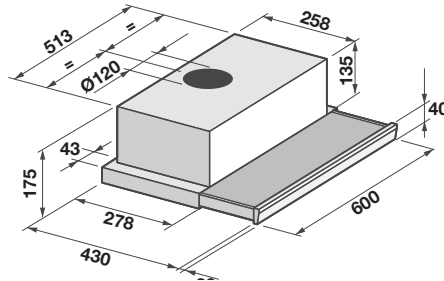

HÄFELE APPLIANCES

Hafele rangehood

536.81.102

Slide out rangehood

S/S fascia panel height: 40mm
 205 m³/h
 3 speed slider control
 60cm - 2 Aluminium grease filters
 2 Incandescent lights
 60dBA at max speed

Häfele rangehood

60cm - 500.30.312, 90cm - 537.82.203

60 or 90cm Tapered canopy rangehood

Stainless steel
 482 m³/h
 3 speed push button control
 2/3 Aluminium grease filters
 2 Incandescent lights
 2 Halogen lights
 67dBA at max speed

Häfele rangehood

537.82.223

90cm Flat glass rangehood

Stainless steel and clear glass
 482 m³/h
 3 speed push button control
 1 Aluminium grease filters
 2 Halogen lights
 66dBA at max speed

Häfele rangehood

537.82.213

90cm Curved glass rangehood

Stainless steel and clear glass
 482 m³/h
 3 speed push button control
 1 Aluminium grease filters
 2 Halogen lights
 66dBA at max speed

4 Function oven

- 61 Lt
- Light
- Defrost
- Fan forced
- Grill
- 60 Minute timer
- Side racks
- 2 Shelves + 1 pan
- Standard internal glass door