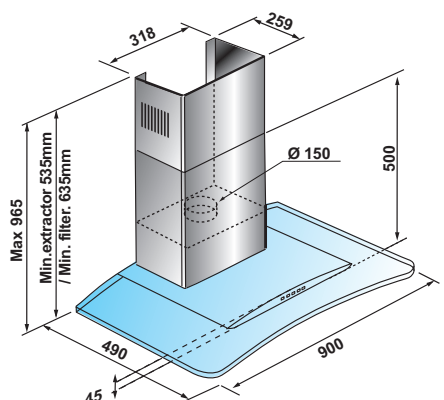

Häfele rangehood

60cm - 500.30.312, 90cm - 537.82.203

60 or 90cm Tapered canopy rangehood

Stainless steel
 482 m³/h
 3 speed push button control
 2/3 Aluminium grease filters
 2 Incandescent lights
 2 Halogen lights
 67dBA at max speed

Häfele rangehood

537.82.223

90cm Flat glass rangehood

Stainless steel and clear glass
 482 m³/h
 3 speed push button control
 1 Aluminium grease filters
 2 Halogen lights
 66dBA at max speed

Häfele rangehood

537.82.213

90cm Curved glass rangehood

Stainless steel and clear glass
 482 m³/h
 3 speed push button control
 1 Aluminium grease filters
 2 Halogen lights
 66dBA at max speed

4 Function oven

- 61 Lt
- Light
- Defrost
- Fan forced
- Grill
- 60 Minute timer
- Side racks
- 2 Shelves + 1 pan
- Standard internal glass door