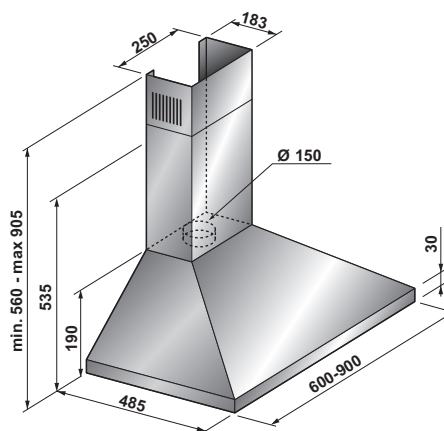

HÄFELE APPLIANCES

Hafele rangehood

536.81.102

Slide out rangehood

S/S fascia panel height: 40mm
 205 m³/h
 3 speed slider control
 60cm - 2 Aluminium grease filters
 2 Incandescent lights
 60dBA at max speed

Häfele rangehood

60cm - 500.30.312, 90cm - 537.82.203

60 or 90cm Tapered canopy rangehood

Stainless steel
 482 m³/h
 3 speed push button control
 2/3 Aluminium grease filters
 2 Incandescent lights
 2 Halogen lights
 67dBA at max speed

Häfele rangehood

537.82.223

90cm Flat glass rangehood

Stainless steel and clear glass
 482 m³/h
 3 speed push button control
 1 Aluminium grease filters
 2 Halogen lights
 66dBA at max speed

Häfele rangehood

537.82.213

90cm Curved glass rangehood

Stainless steel and clear glass
 482 m³/h
 3 speed push button control
 1 Aluminium grease filters
 2 Halogen lights
 66dBA at max speed

4 Function oven

- 61 Lt
- Light
- Defrost
- Fan forced
- Grill
- 60 Minute timer
- Side racks
- 2 Shelves + 1 pan
- Standard internal glass door