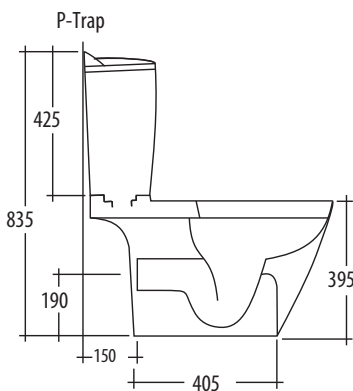

### AVAILABLE OPTIONS

- ▶ S-trap: 240mm
- ▶ P-trap
- ▶ Seat options: ABS seat with stainless steel hinges, Urea seat with stainless steel hinges or Soft close seat

### OPTIONAL EXTRAS

- ▶ 20mm Vario Connector (240mm S-trap pan): 220-260mm
- ▶ 40mm Vario Connector (240mm S-trap pan): 200-280mm

\*All dimensions in mm. Tolerance  $\pm 5\%$  for below 200mm and  $\pm 3\%$  for above 200mm.