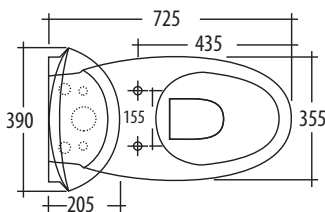

### AVAILABLE OPTIONS

- ▶ S-trap: 240mm
- ▶ P-trap
- ▶ Seat options: ABS seat with stainless steel hinges, Urea seat with stainless steel hinges or Soft close seat

### OPTIONAL EXTRAS

- ▶ 20mm Vario Connector (240mm S-trap pan): 220-260mm
- ▶ 40mm Vario Connector (240mm S-trap pan): 200-280mm

\*All dimensions in mm. Tolerance  $\pm 5\%$  for below 200mm and  $\pm 3\%$  for above 200mm.