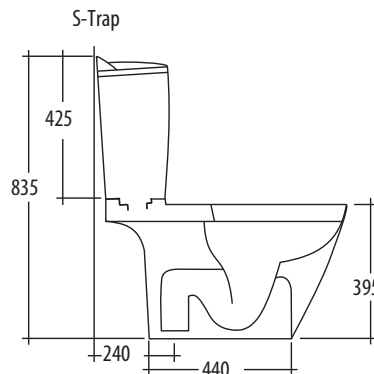

### AVAILABLE OPTIONS

- ▶ S-trap: 240mm
- ▶ P-trap
- ▶ Seat options: ABS seat with stainless steel hinges, Urea seat with stainless steel hinges or Soft close seat

### OPTIONAL EXTRAS

- ▶ 20mm Vario Connector (240mm S-trap pan): 220-260mm
- ▶ 40mm Vario Connector (240mm S-trap pan): 200-280mm

\*All dimensions in mm. Tolerance  $\pm 5\%$  for below 200mm and  $\pm 3\%$  for above 200mm.